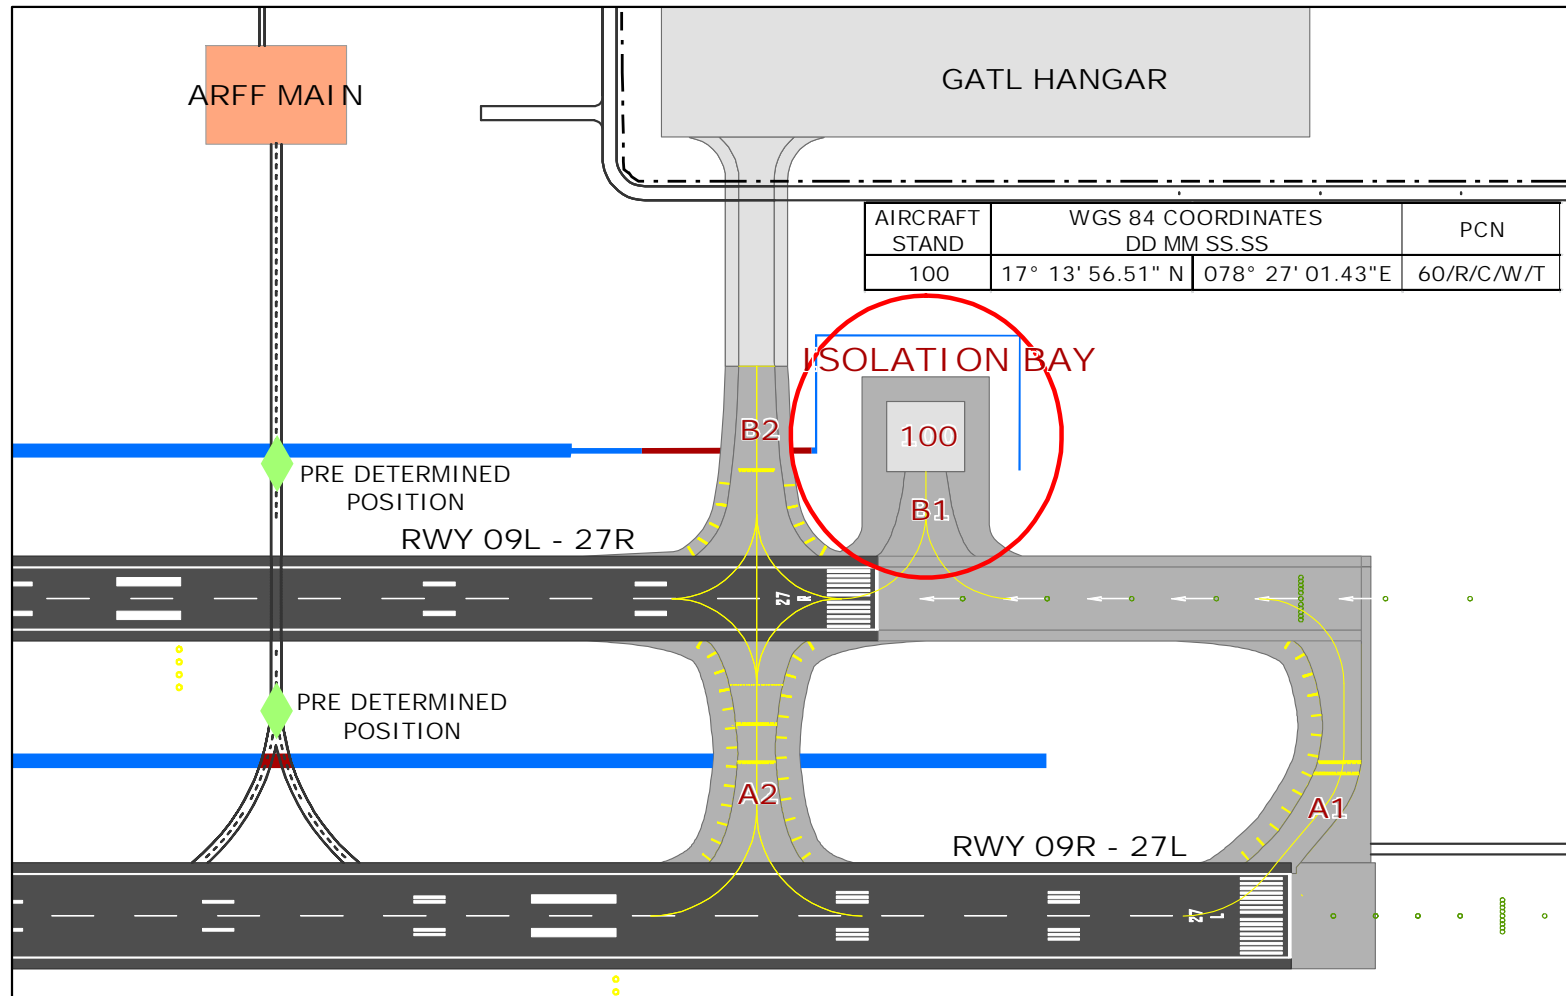

# ISOLATION BAY - RGI AIRPORT, INDIA/ SHAMSHABAD (HYDERABAD)

**Legend**

- Circle- 100M Radius
- Airside Open Drain
- Airside Boundary
- Roads
- Buildings
- Aircraft Stands

DATE OF AERONAUTICAL INFORMATION: