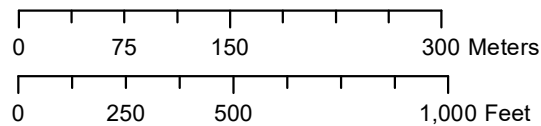

# ISOLATION BAY - RGI AIRPORT, INDIA/ SHAMSHABAD (HYDERABAD)

**Legend**

- Circle- 100M Radius
- Airside Open Drain
- Airside Boundary
- Roads
- Buildings
- Aircraft Stands

DATE OF AERONAUTICAL INFORMATION: